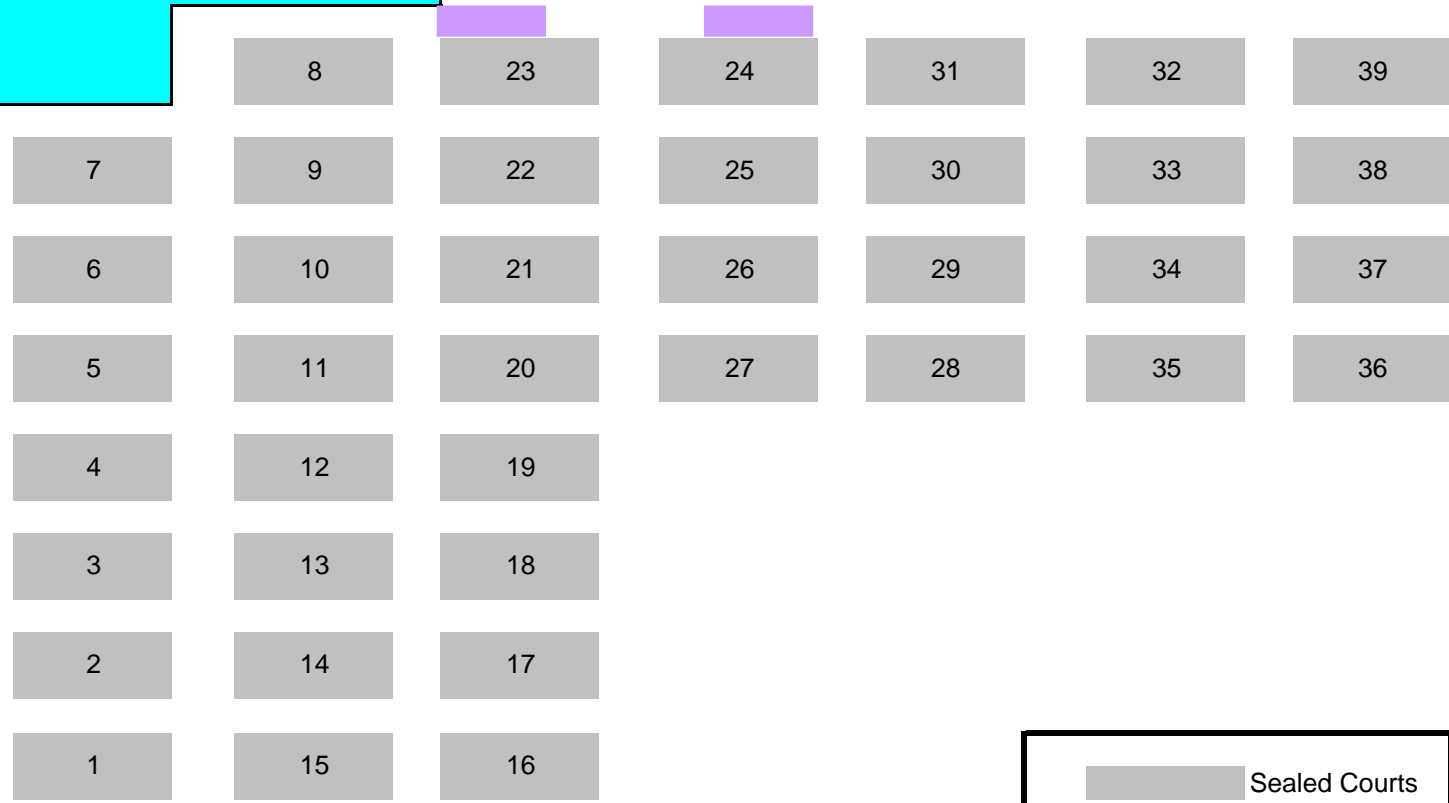

JAMISON PARK NETBALL COMPLEX

YORK ROAD

To JAMISON ROAD

**CARPARK**

B  
A  
T  
T  
  
S  
T  
R  
E  
E  
T

**C  
A  
R  
P  
A  
R  
K**

**OVERFLOW CARPARK**

Gents Control	Canteen	Ladies	↑	Rep Store	Ladies	Disable Toilet
						Unisex Toilet

Physio

	Sealed Courts
	Grand Stands
	Playground